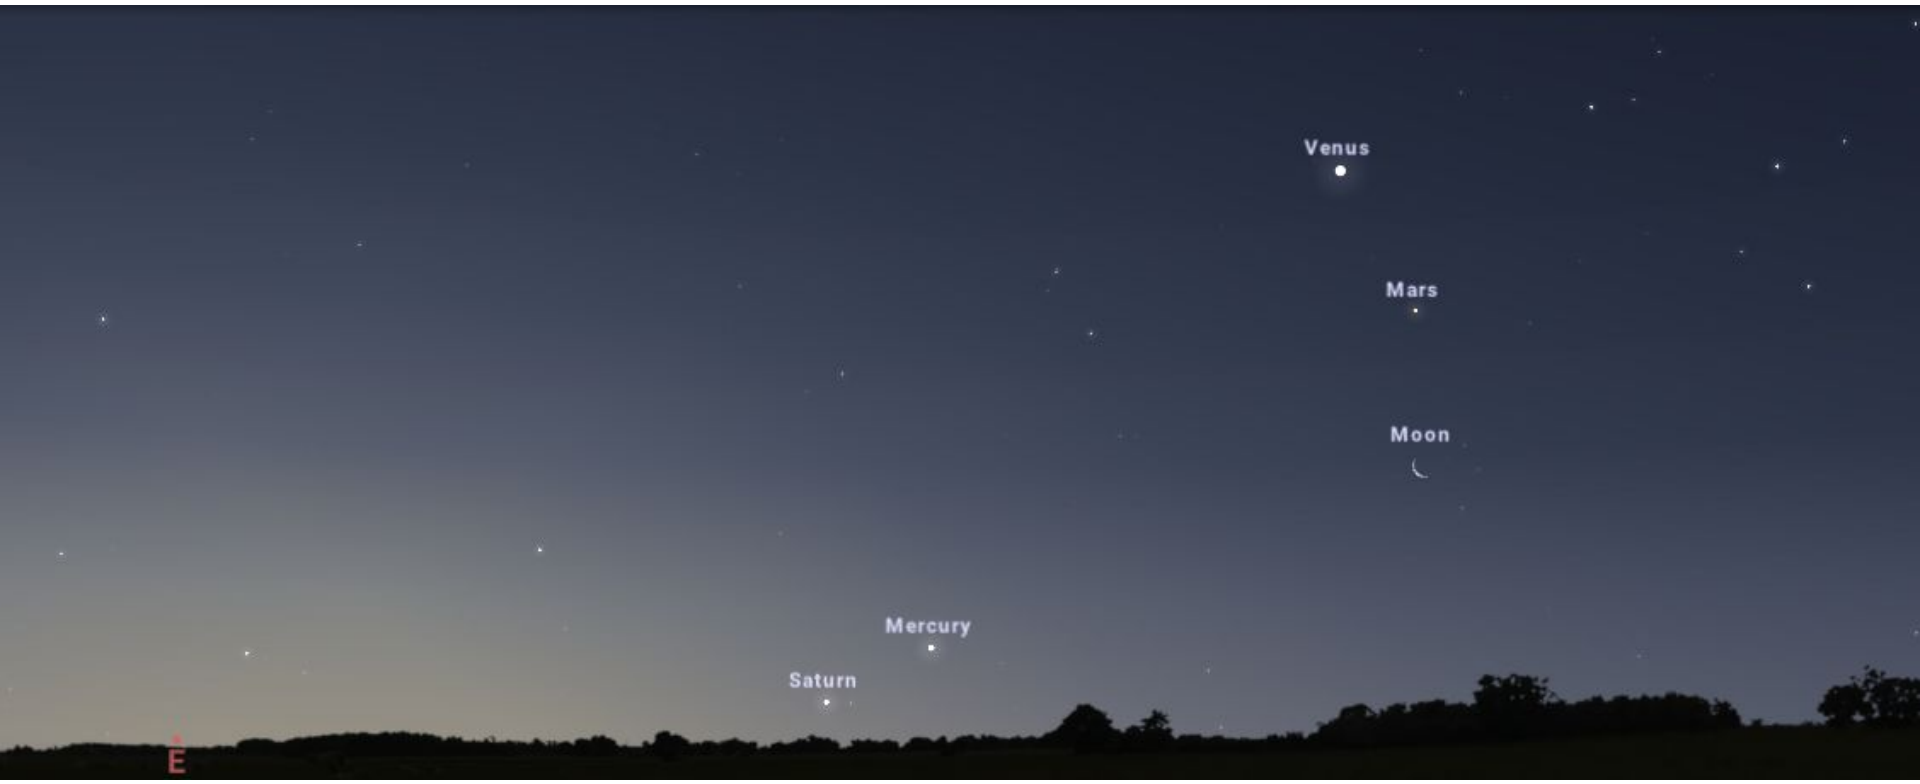

February Frolics - 2022

- February 12 - Venus at brightest pre-dawn
- February 27, 28 - Saturn, Mercury, Mars & Venus along ecliptic, dawn
- February 15 to 28 - Comet 19P Borrelly moving from Pisces to Aries near ecliptic
 - requires 4 - 8" telescope

Venus at its brightest on February 12

Elliptical orbit carries it closer to Earth than usual

February 27 “party along the ecliptic”

0540 hours

February 27 “party along the ecliptic”

0545 hours

February 27 “party along the ecliptic”

0550 hours

February 27 “party along the ecliptic”

0555 hours

February 28 “party along the ecliptic”

Six planets span 57 degrees along the ecliptic

Comet 19P/Borelly

Deep Space 1 image
Sept 2001

3400 km flyby
5 mile nucleus

Perihelion 2/1/2022

Returns Dec 2028
closer & brighter

Comet 19P/Borrelly - Feb. 1 (6pm)

Az 219/Alt 53

Comet 19P/Borrelly - Feb. 5 (6pm)

Az 224/Alt 55

Comet 19P/Borrelly - Feb. 10 (6pm)

Az 230/Alt 56