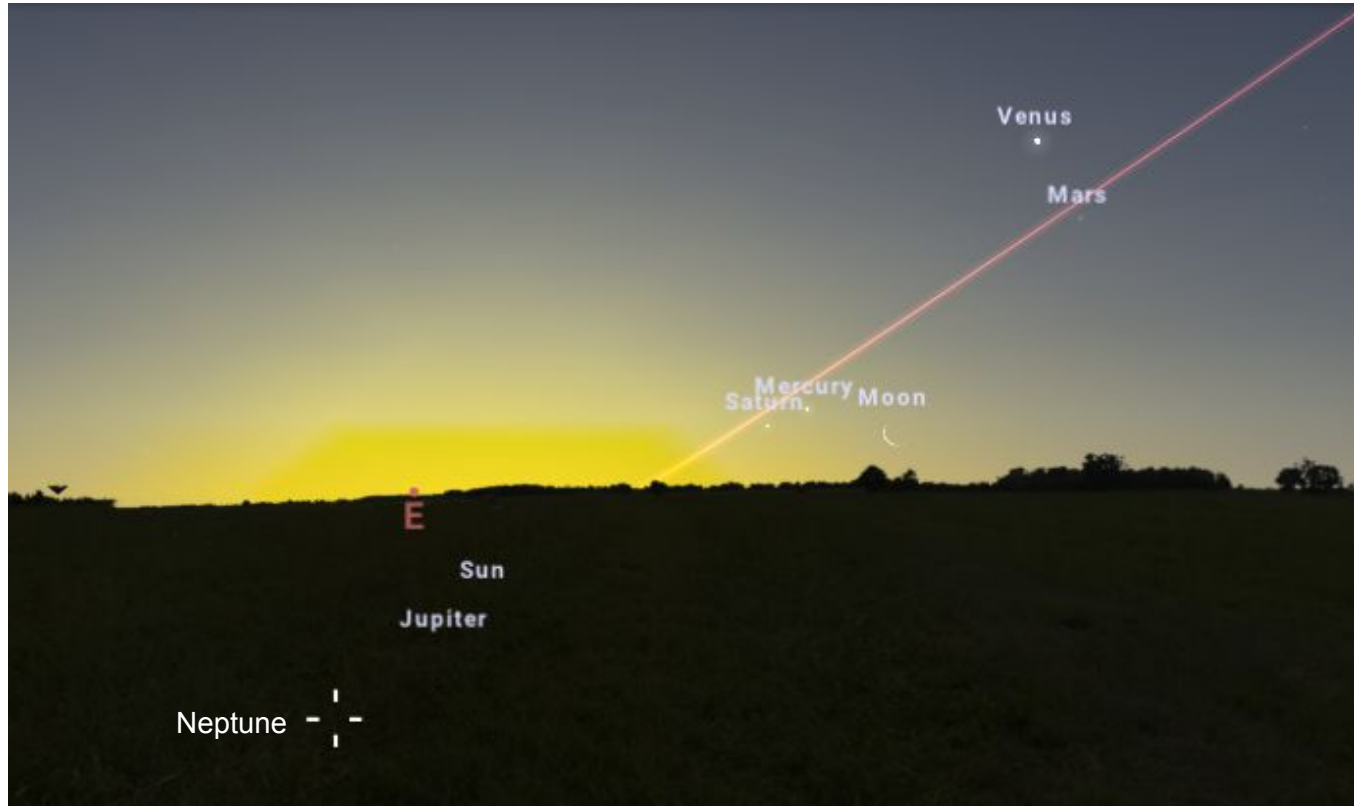

Venus at its brightest on February 12

Elliptical orbit carries it closer to Earth than usual

February 27 “party along the ecliptic”

0540 hours

February 27 “party along the ecliptic”

0545 hours

February 27 “party along the ecliptic”

0550 hours

February 27 “party along the ecliptic”

0555 hours

February 28 “party along the ecliptic”

Six planets span 57 degrees along the ecliptic

Comet 19P/Borelly

Deep Space 1 image
Sept 2001

3400 km flyby
5 mile nucleus

Perihelion 2/1/2022

Returns Dec 2028
closer & brighter

Comet 19P/Borrelly - Feb. 1 (6pm)

Az 219/Alt 53

Comet 19P/Borrelly - Feb. 5 (6pm)

Az 224/Alt 55

Comet 19P/Borrelly - Feb. 10 (6pm)

Az 230/Alt 56

Comet 19P/Borelly - Feb. 15 (6pm)

Az 237/Alt 58

Comet 19P/Borelly - Feb. 20 (6pm)

Az 243/Alt 59

Comet 19P/Borelly - Feb. 25 (6pm)

Az 249/Alt 60