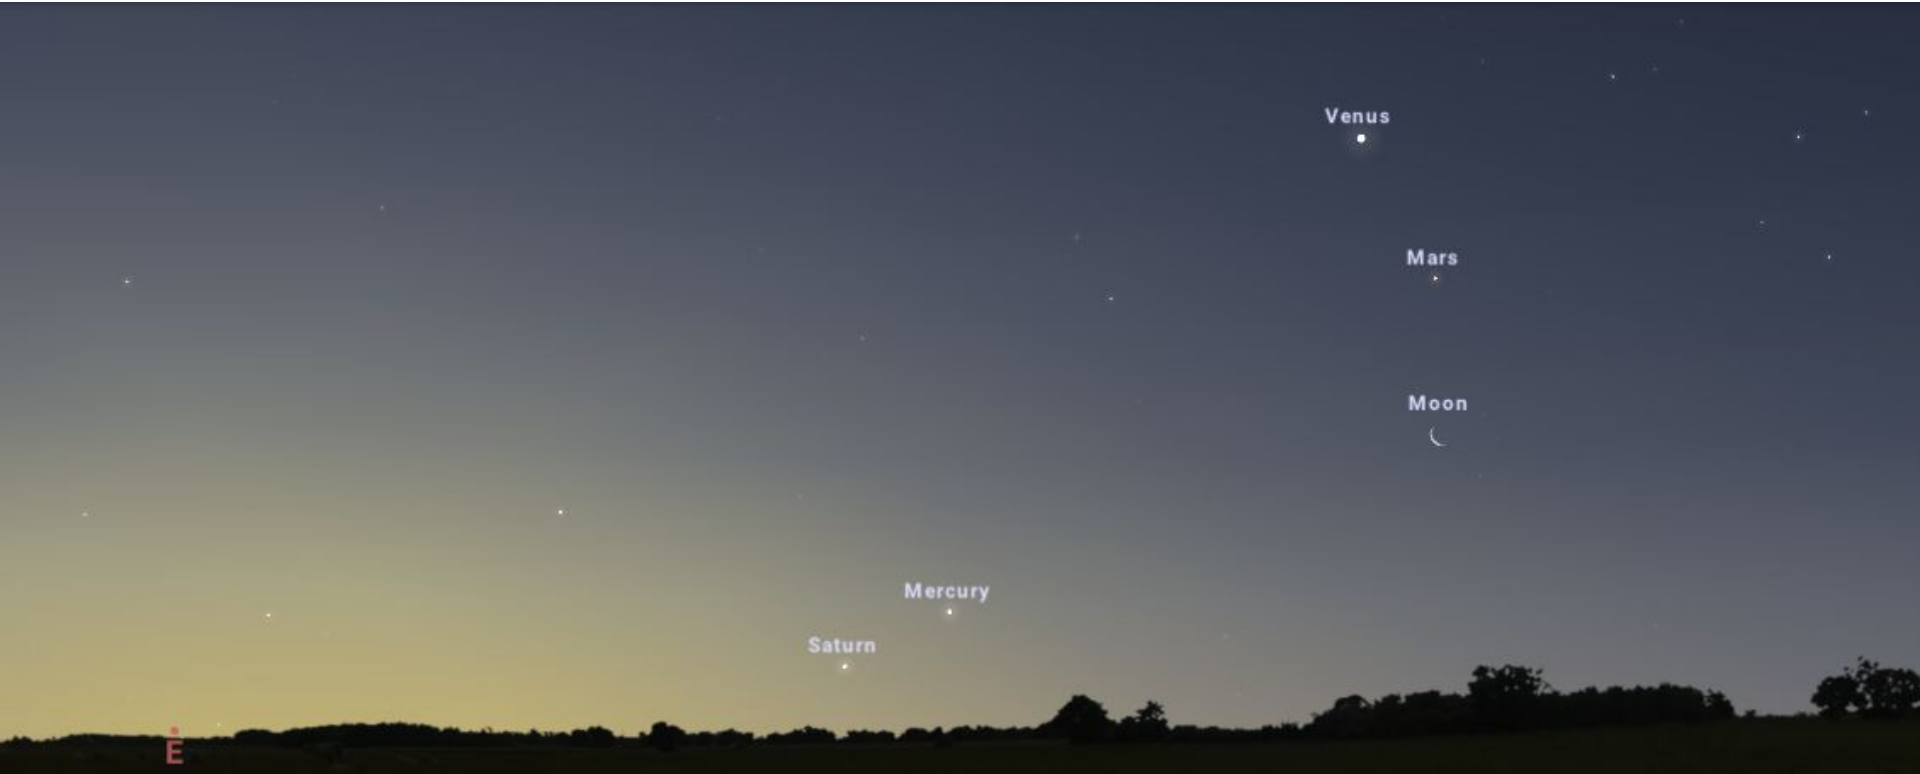

February Frolics - 2022

- February 12 - Venus at brightest pre-dawn
- February 27, 28 - Saturn, Mercury, Mars & Venus along ecliptic, dawn
- February 15 to 28 - Comet 19P Borrelly moving from Pisces to Aries near ecliptic
 - requires 4 - 8" telescope

Venus at its brightest on February 12

Elliptical orbit carries it closer to Earth than usual

February 27 “party along the ecliptic”

0540 hours

February 27 “party along the ecliptic”

0545 hours

February 27 “party along the ecliptic”

0550 hours

February 27 “party along the ecliptic”

0555 hours

February 28 “party along the ecliptic”

Six planets span 57 degrees along the ecliptic

Comet 19P/Borelly

Deep Space 1 image
Sept 2001

3400 km flyby
5 mile nucleus

Perihelion 2/1/2022

Returns Dec 2028
closer & brighter

Comet 19P/Borrelly - Feb. 1 (6pm)

Az 219/Alt 53

Comet 19P/Borrelly - Feb. 5 (6pm)

Az 224/Alt 55

Comet 19P/Borrelly - Feb. 10 (6pm)

Az 230/Alt 56